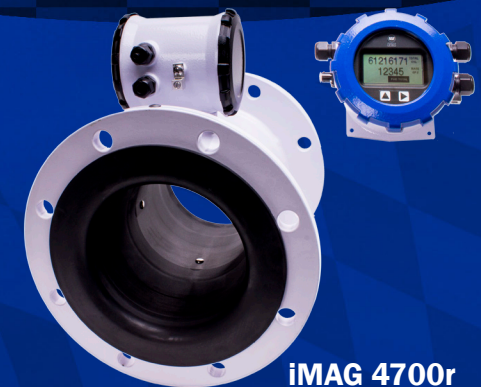

Filtration systems

Municipal

IMAG 4700  
Standard

IMAG 4700p  
Premium

IMAG 4700r  
Remote