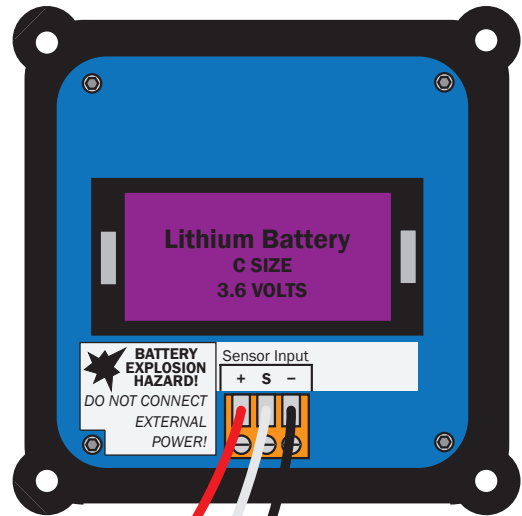

Meter Mounted DL76

Mechanical Meter