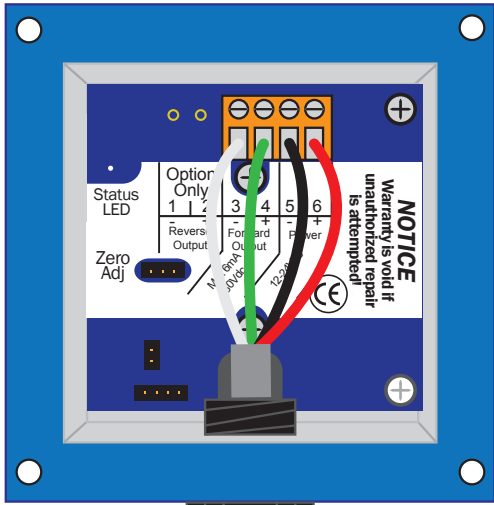

# EX Series Meter

# Wall Mounted A055

To Programmable Logic Controller (PLC)