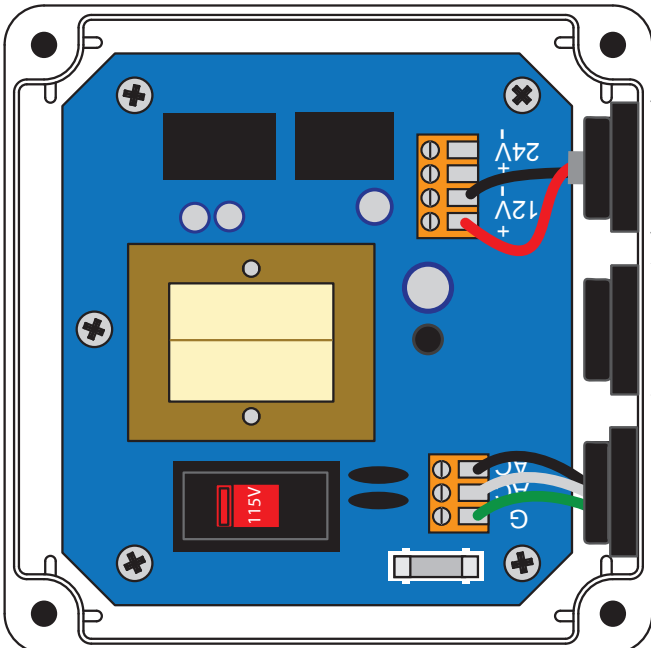

# EX Series Meter

# Wall Mounted A055

To Programmable Logic Controller (PLC)

# PC42 Dual Power Supply

To Power Source