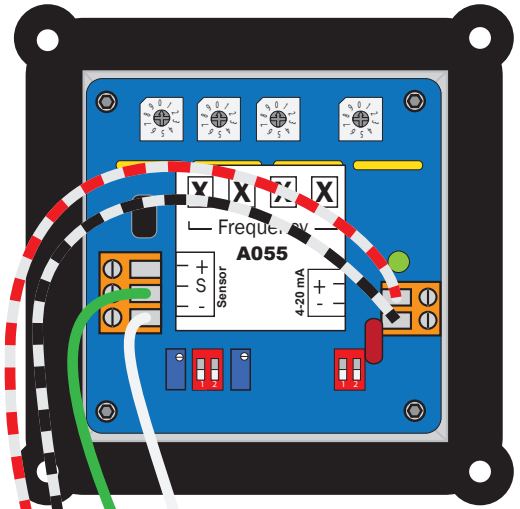

# EX Series Meter

# Wall Mounted A055

To Programmable Logic Controller (PLC)

# PC42 Dual Power Supply

To Power Source