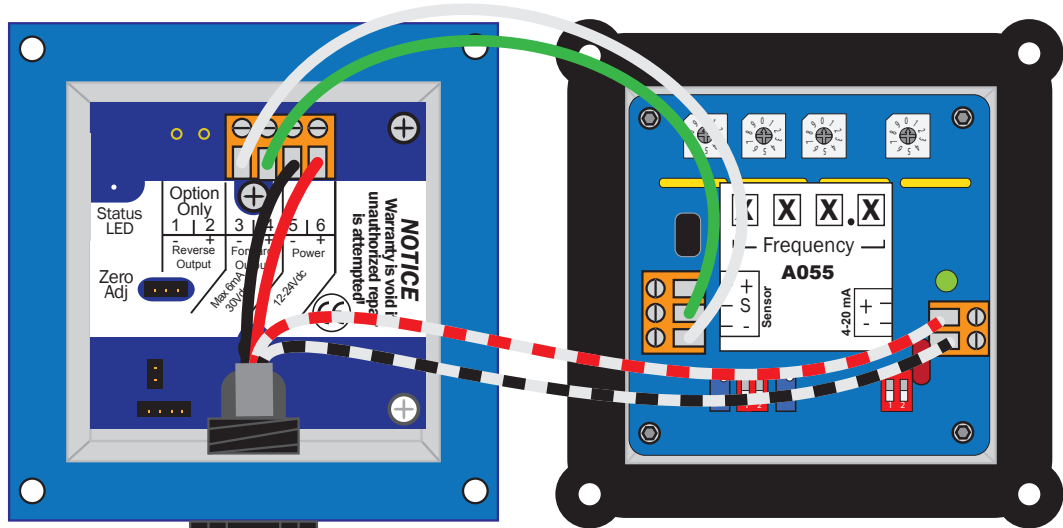

Seametrics

EX Series Meter

Meter Mounted A055

PC42 Dual Power Supply