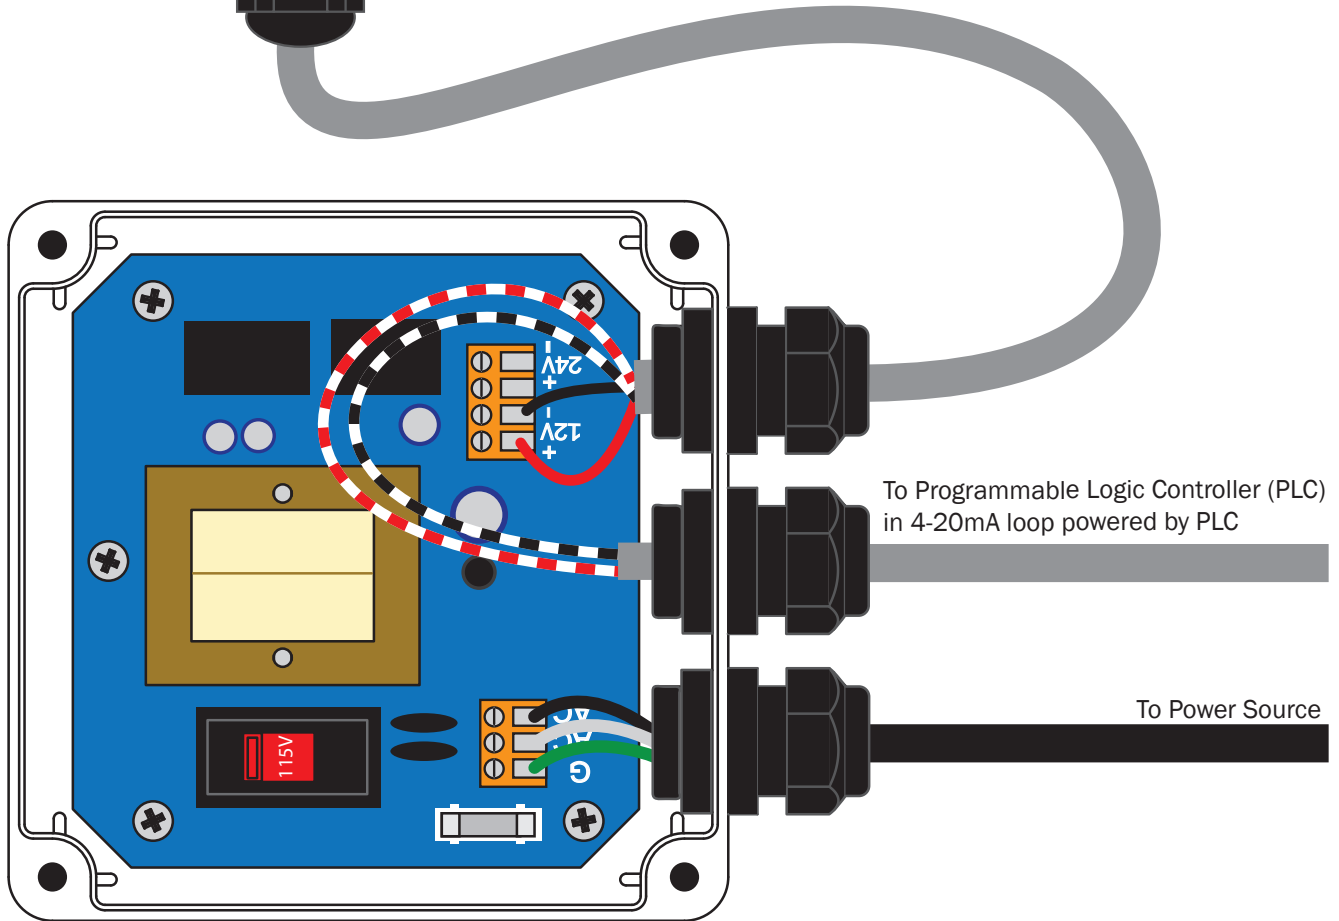

Seametrics

EX Series Meter

Meter Mounted A055

PC42 Dual Power Supply