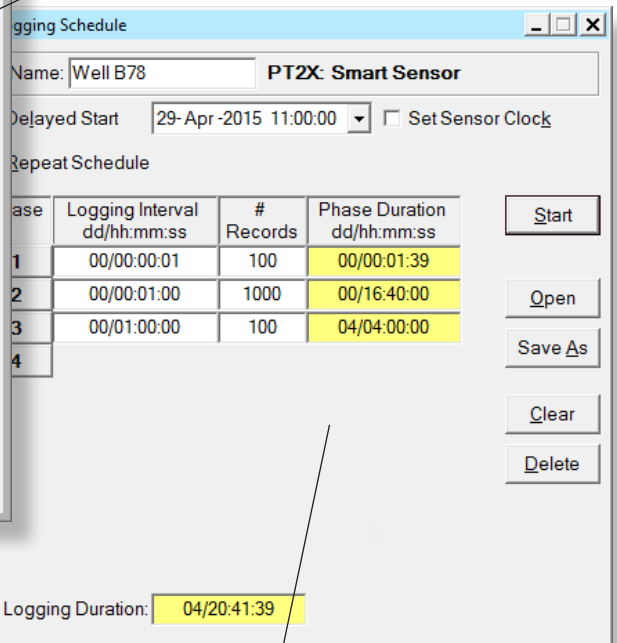

Aqua4Plus

CONTROL SOFTWARE FOR INW SMART SENSORS

APPLICATIONS

- Multi-layered control program for all Seametrics Smart Sensors
- Access multiple sensors, each with multiple test sessions
- Control a network of sensors
- View sensor status and monitor real-time data
- Create flexible and powerful test sequences
- Display data in tabular or graphic format
- Easy export into spreadsheets and databases

Access several sensors, each with multiple test files

View sensor status

Contact Your Supplier

Monitor real time data

Create flexible and powerful test sequences

System Requirements

- Desktop or laptop computer running WinXP(SP3) or higher
- 20 MB free hard drive space
- USB port for installing the program and for communicating with sensors. (The program can also be installed over the Internet.)
- NOTE: The software may not work reliably on ultra-high definition (4K) laptops and monitors.

Features

- Controls all Seametrics Smart Sensors
- USB connectivity
- Single, batch, event, or repeat logging (depending on sensor type)
- Delayed start feature to coordinate data collection
- Easy-to-use calibration utility
- Barometric compensation utility
- Export to .csv
- Export to .xls (Windows XP, 7, 8, and 8.1 only)

File Display - Well B78.a4d				
Sensor SN	Sensor Type	Sensor Name	File	Records
215125	PT2X	Smart Sensor	Well B78	102
Sensor Range		-40 - +125 degC	15 psig	
Minimum		20.81	14.736	
Maximum		21.19	14.737	
Mean		21.07	14.736	
Variance		0.007	0.0000	
Std Deviation		0.086	0.0002	
Field Cal Date		29-Apr-15 10:08	29-Apr-15 10:08	
Rec#	Date/Time	Temperature(degC)	Pressure(psi)	
1	29-Apr-15 10:14:06	20.81	14.736	
2	29-Apr-15 10:14:07	20.88	14.736	
3	29-Apr-15 10:14:08	20.88	14.736	
4	29-Apr-15 10:14:09	20.94	14.736	
5	29-Apr-15 10:14:10	20.94	14.736	
6	29-Apr-15 10:14:11	20.94	14.736	
7	29-Apr-15 10:14:12	20.94	14.736	
8	29-Apr-15 10:14:13	20.94	14.736	
9	29-Apr-15 10:14:14	20.94	14.736	
10	29-Apr-15 10:14:15	20.94	14.736	