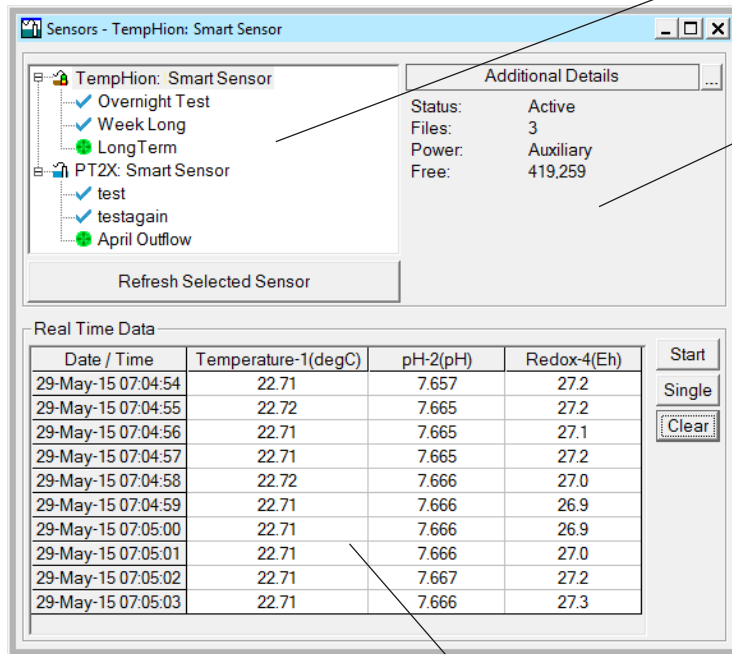

Aqua4Plus

CONTROL SOFTWARE FOR INW SMART SENSORS

APPLICATIONS

- Multi-layered control program for all Seametrics Smart Sensors
- Access multiple sensors, each with multiple test sessions
- Control a network of sensors
- View sensor status and monitor real-time data
- Create flexible and powerful test sequences
- Display data in tabular or graphic format
- Easy export into spreadsheets and databases

Access several sensors, each with multiple test files

View sensor status

Contact Your Supplier

Monitor real time data

Create flexible and powerful test sequences

System Requirements

- Desktop or laptop computer running WinXP(SP3) or higher
- 20 MB free hard drive space
- USB port for installing the program and for communicating with sensors. (The program can also be installed over the Internet.)
- NOTE: The software may not work reliably on ultra-high definition (4K) laptops and monitors.

Features

- Controls all Seametrics Smart Sensors
- USB connectivity
- Single, batch, event, or repeat logging (depending on sensor type)
- Delayed start feature to coordinate data collection
- Easy-to-use calibration utility
- Barometric compensation utility
- Export to .csv
- Export to .xls (Windows XP, 7, 8, and 8.1 only)

Display data in tabular or graphic format