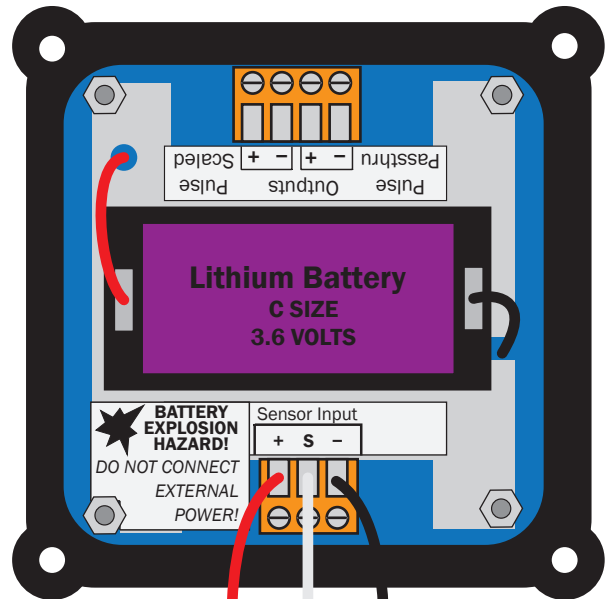

Wall Mounted FT415

Mechanical Meter