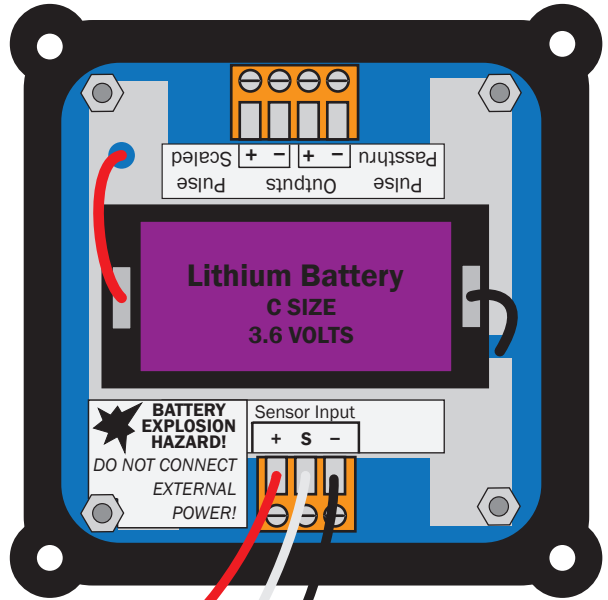

Meter Mounted FT415

Mechanical Meter