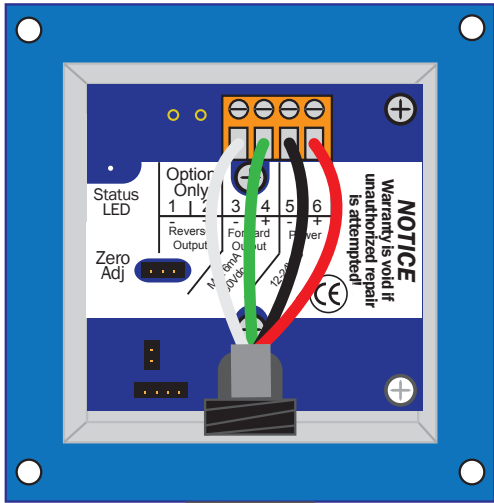

EX Series Meter

Wall Mounted FT420

PC42 Dual Power Supply

Seametrics

To Power Source