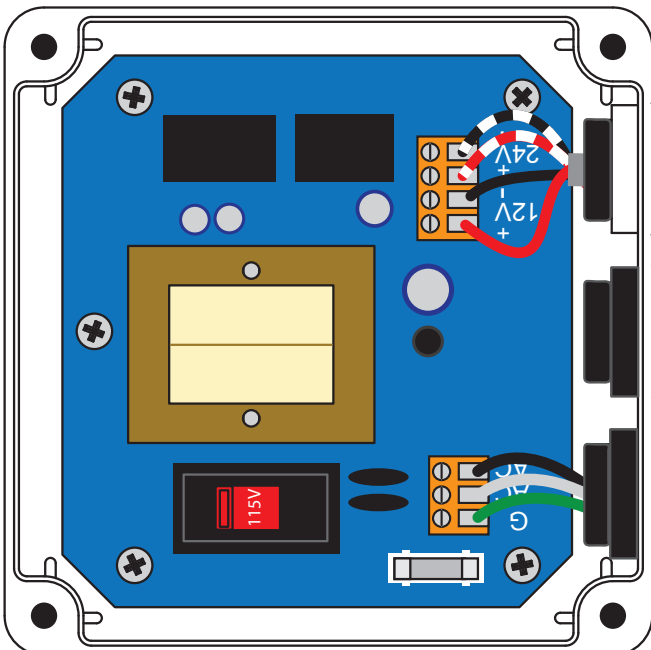

EX Series Meter

Wall Mounted FT420

PC42 Dual Power Supply

Seametrics

To Power Source