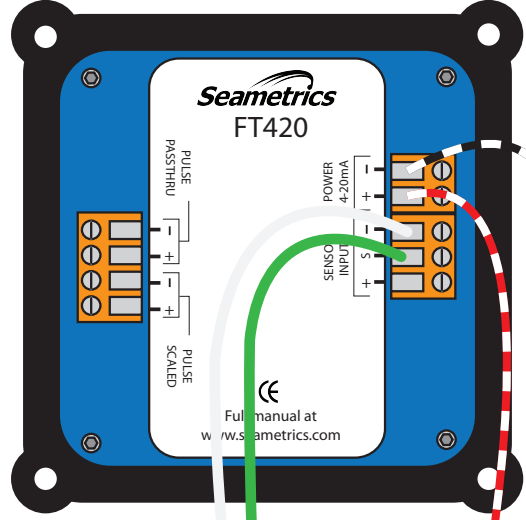

EX Series Meter

Wall Mounted FT420

PC42 Dual Power Supply

Seametrics

To Power Source