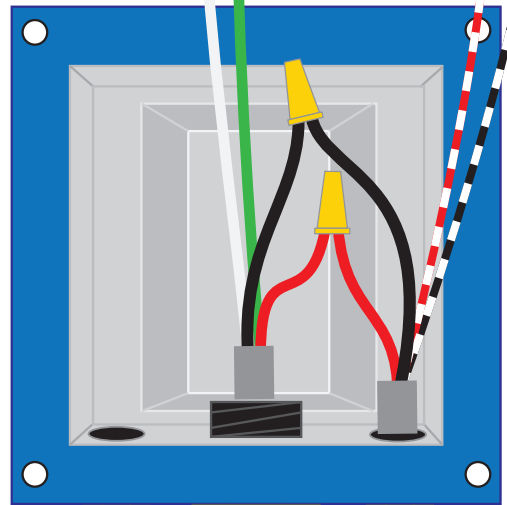

EX Series Meter

Wall Mounted FT420

PC42 Dual Power Supply

Seametrics

To Power Source