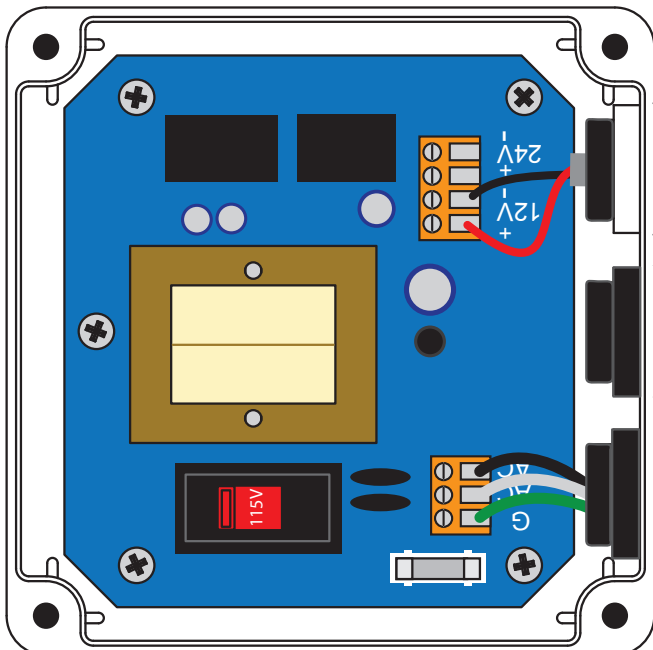

EX Series Meter

Wall Mounted DL76

PC42 Dual Power Supply

Seametrics

To Power Source