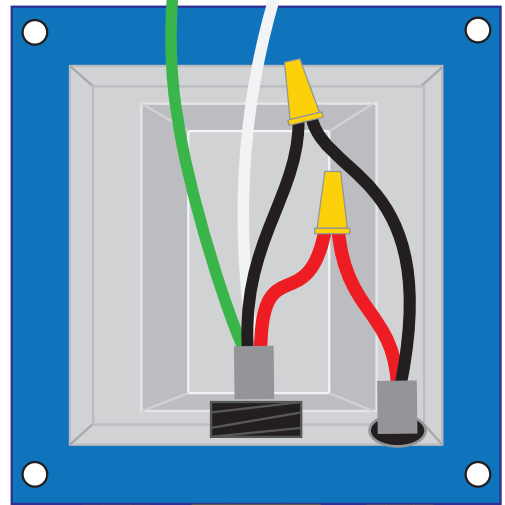

EX Series Meter

Wall Mounted DL76

PC42 Dual Power Supply

Seametrics

To Power Source