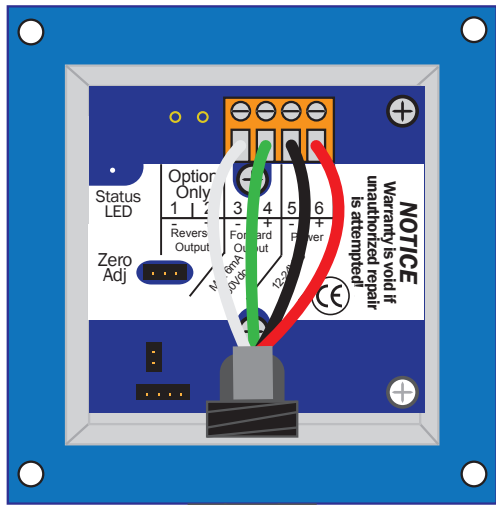

EX Series Meter

Wall Mounted DL76

PC42 Dual Power Supply

Seametrics

To Power Source