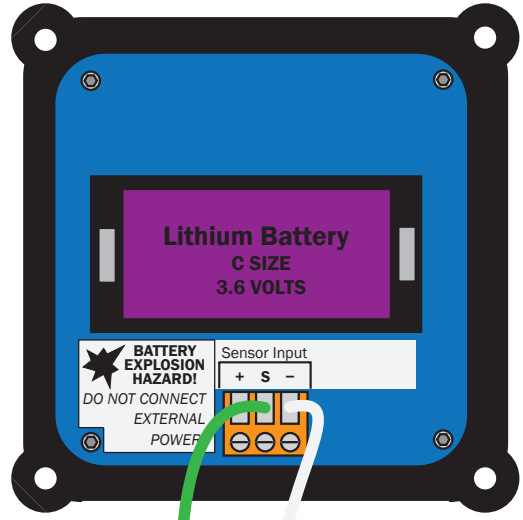

EX Series Meter

Wall Mounted DL76

PC42 Dual Power Supply

Seametrics

To Power Source