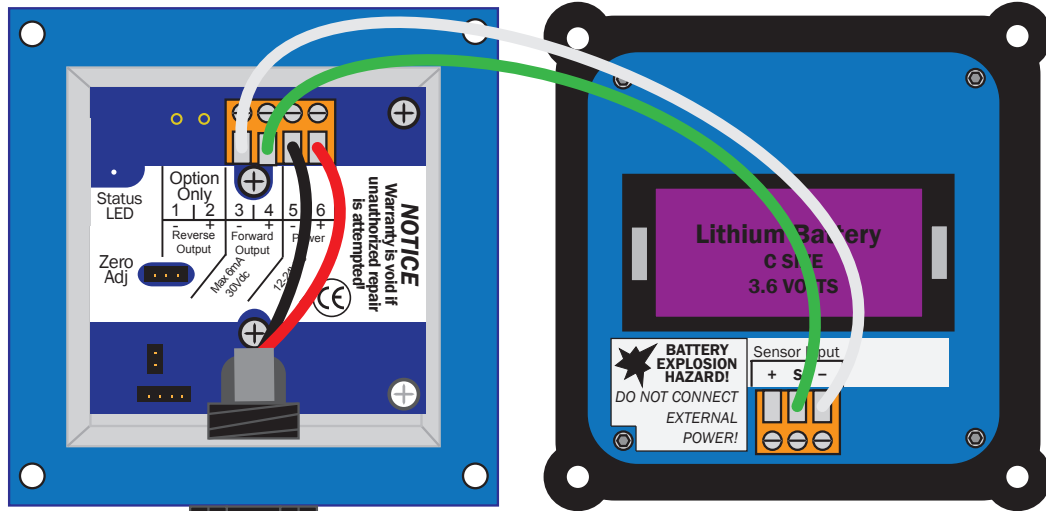

Seametrics

EX Series Meter

Meter Mounted DL76

PC42 Dual Power Supply