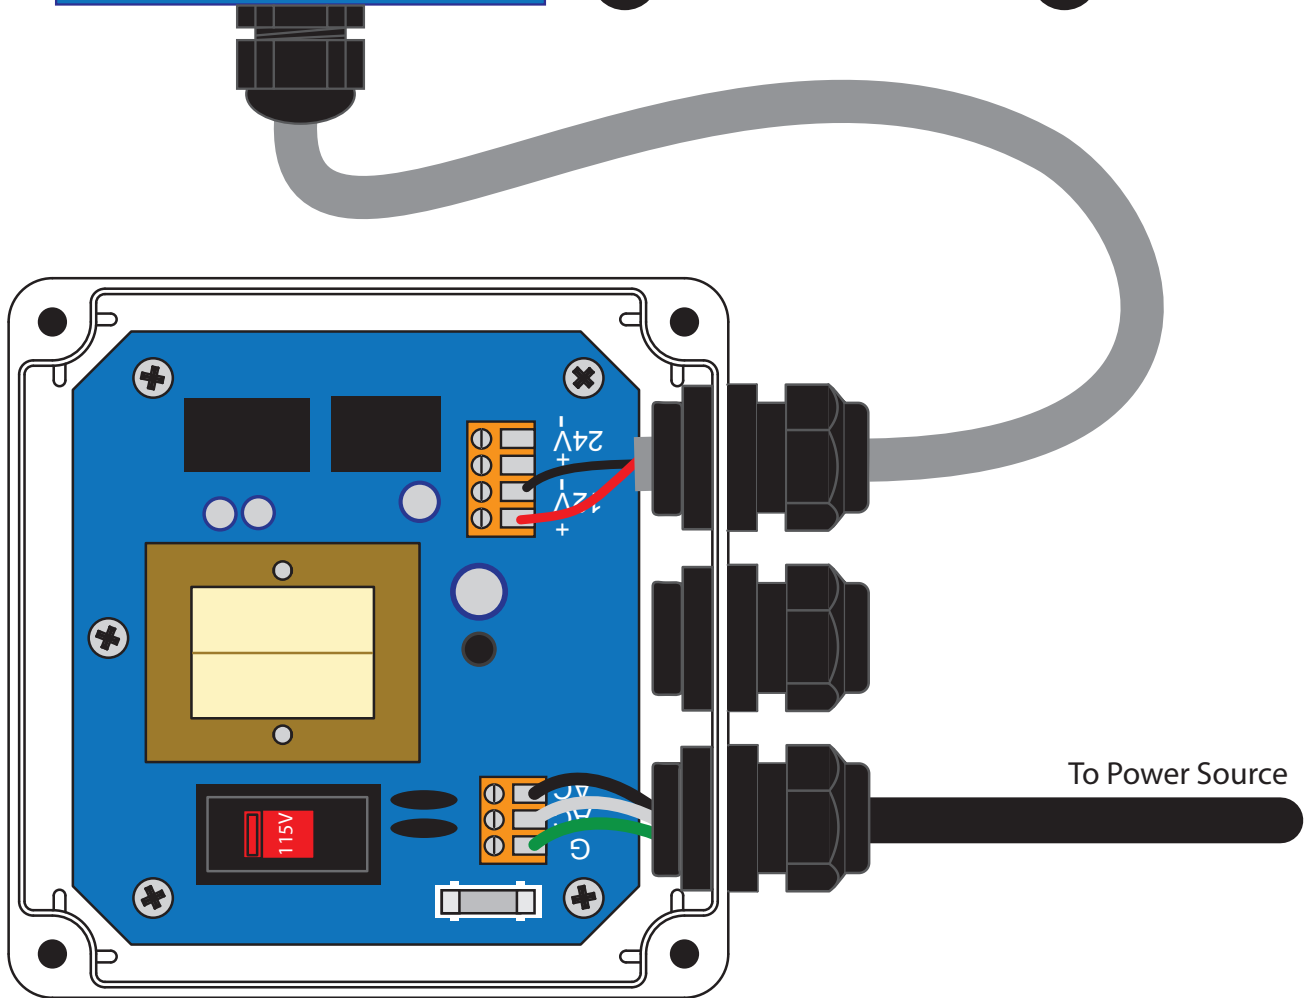

Seametrics

EX Series Meter

Meter Mounted DL76

PC42 Dual Power Supply