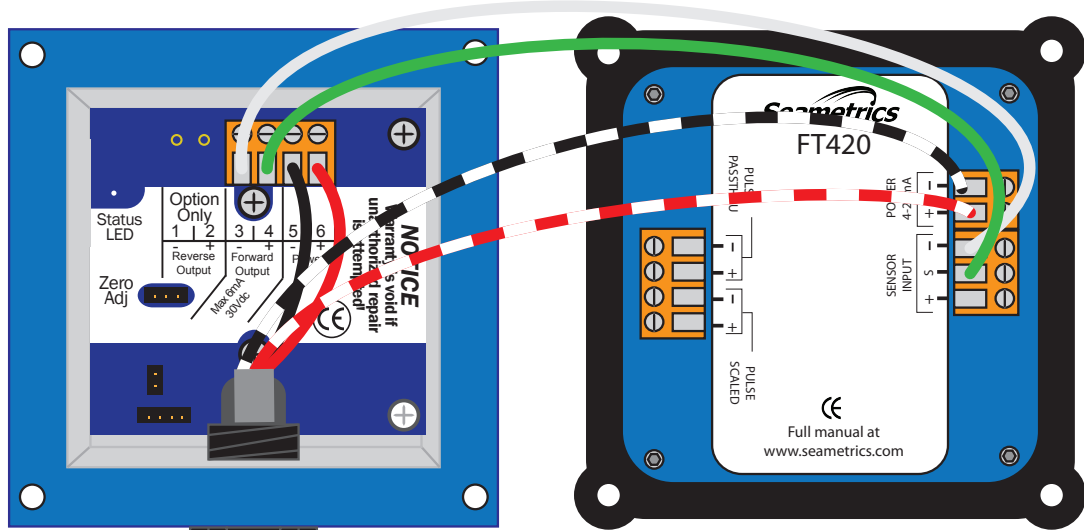

Seametrics

EX Series Meter

Meter Mounted FT420

PC42 Dual Power Supply

To Power Source