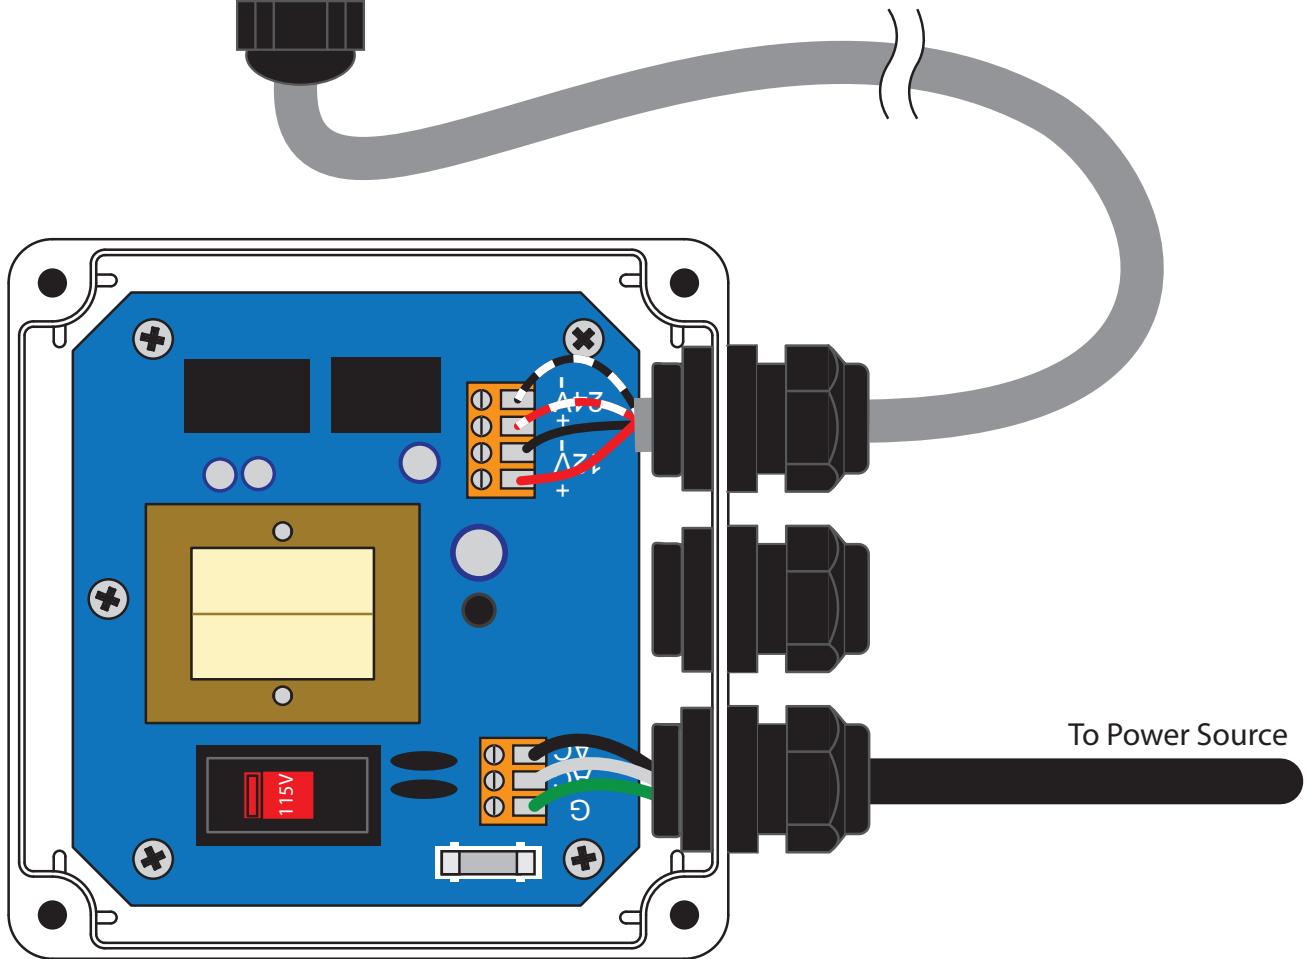

Seametrics

EX Series Meter

Meter Mounted FT420

PC42 Dual Power Supply

To Power Source